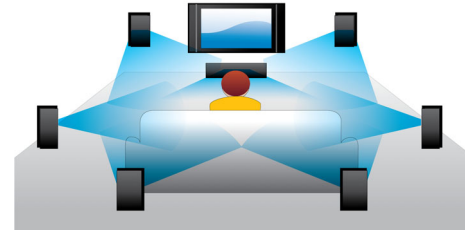

Dolby TrueHD and DTS-HD MA

DTS-HD Master Audio and Dolby TrueHD delivers 7.1 channels of the finest sound from your Blu-ray Discs. Audio reproduced is virtually indistinguishable from the studio master, so you hear what the creators intended for you to hear. DTS-HD Master Audio and Dolby TrueHD complete your high definition entertainment experience.

USB 2.0

The Universal Serial Bus or USB is an industry standard that allows high-speed, easy connection of peripherals to PCs, consumer electronics and mobile products. The USB 2.0 provides better and faster performance - up to 40 times quicker than the USB 1.0 and with a data transfer rate of up to 480 Mbps from the original 12 Mbps. When plugged in, everything configures automatically. With USB 2.0, simply plug in your USB portable devices or hard disk drives, select the movie, music or photo and play away.