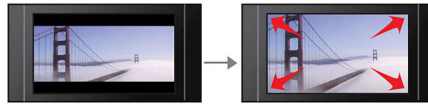

Connect and enjoy multiple sources

- USB Media Link for media playback from USB flash drives

PHILIPS

DVD player
USB 2.0

TAEP200/12

Highlights

12-bit/108MHz video processing

12-bit Video DAC is a superior Digital-to-Analogue-Converter that preserves every detail of the authentic picture quality. It shows subtle shades and smoother graduation of colors, resulting in a more vibrant and natural picture. The limitation of the usual 10bit DAC become in particular apparent while using large screens and projectors.

Screen Fit

Whatever you're watching, and on any TV, Screen Fit ensures that the picture fills the whole screen. Annoying black bars on the top and bottom are eliminated, without any tedious manual adjustments to make. Simply press the Screen Fit button, choose the format and enjoy your movie in full-screen