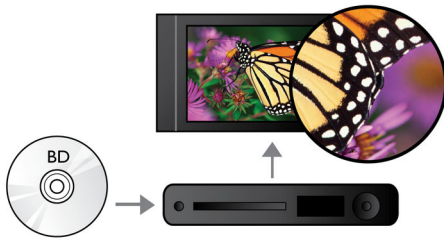

Highlights

Blu-ray Disc playback

Blu-ray Discs have the capacity to carry high definition data, along with pictures in the 1920 x 1080 resolution that defines full high definition images. Scenes come to life as details leap at you, movements smoothen and images turn crystal clear. Blu-ray also delivers uncompressed surround sound - so your audio experience becomes unbelievably real. The high storage capacity of Blu-ray Discs also allow a host of interactive possibilities to be built in. Seamless navigation during playback and other exciting features like pop-up menus bring a whole new dimension to home entertainment.