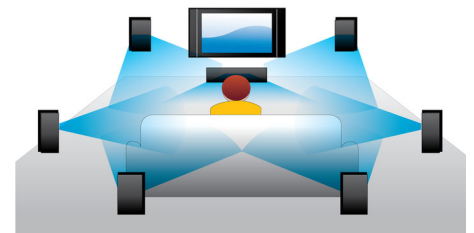

Dolby TrueHD

Dolby TrueHD deliver the finest sound from your Blu-ray Discs. Audio reproduced is virtually indistinguishable from the studio master, so you hear what the creators intended for you to hear. Dolby TrueHD complete your high definition entertainment experience.