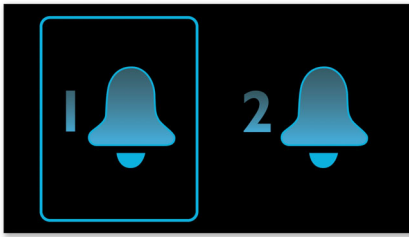

Highlights

Dual alarm

The Philips audio system comes with two alarm times. Set one alarm time to wake you up and the other time to wake up your partner.