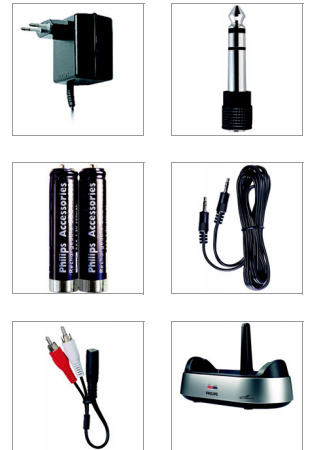

Philips
Wireless hi-fi headphones

Charging dock
FM transmission

SHC8525

Superb wireless music

Freedom to enjoy music around your home. HiFi sound reproduction, this stereo headphone is the ultimate in personal convenience.