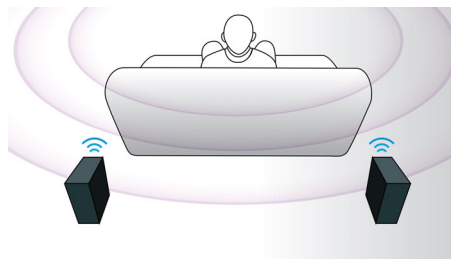

Wireless rear speakers option

Wireless rear speakers give you scalability and mobility in speaker placement. Developed using interference-free technology, wireless speakers provide full surround sound without unsightly wire connections.