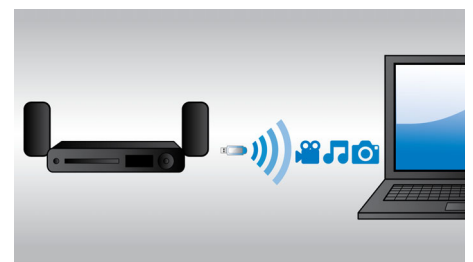

Built-in WiFi

Thanks to built-in WiFi, by simply connecting your home theater directly to your home network, you can experience a rich selection of popular online services. You can enjoy some of the best websites offering movies, pictures, infotainment and other online contents tailored to fit your TV screen.