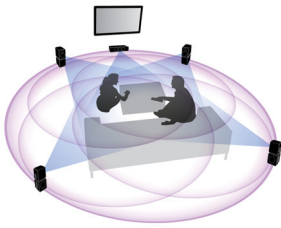

Great listening experience

- 360Sound fills your room with sound from all angles
- Auto calibration synchronizes speakers for perfect acoustics
- Powerful active subwoofer for a real cinema experience

Designed to enhance your cinema at home

- Wireless rear speakers option for clutter free placement

Simply enjoy all your entertainment

- Full HD 3D Blu-ray for a truly immersive 3D movie experience
- Dock included for convenient playback from your iPod/iPhone
- Built-in WiFi to enjoy your connected media wirelessly
- CinemaPerfect HD for clearer and sharper video playback
- Instant 2D to 3D conversion for a lifelike movie experience
- Internet radio to enjoy the world of online radio channels

PHILIPS
Fidelio

Highlights

360Sound

Vastly different from a conventional 5.1 home theater, 360Sound is uniquely designed with three drivers in each satellite speaker – a front one, and two side firing ones which are angled to project immersive sound around you. In addition to the principle of dipoles, Philips uses a proprietary algorithm to further enhance the embracing sound effect. Built with premium acoustic components like soft dome tweeters, Neodymium magnets and Class D digital amplifiers, 360Sound delivers exceptional sound from all angles – giving you a true cinema experience in your own home.

Instant 2D to 3D conversion

Enjoy 3D movie excitement in your home using your existing 2D movie collection. Instant 3D conversion uses the latest digital technology to analyze 2D video content to distinguish between foreground and background objects. This detail generates a depth map that converts normal 2D video formats, into exciting 3D. Along with your compatible 3D TV, you are now ready to experience full HD 3D.