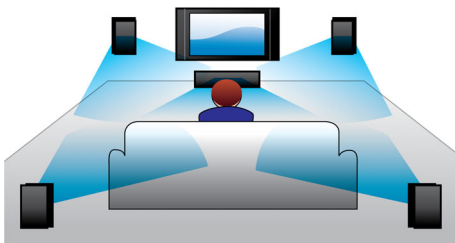

Dolby TrueHD and DTS-HD

Dolby TrueHD and DTS-HD Master Audio Essential deliver the finest sound from your Blu-ray Discs. Audio reproduced is virtually indistinguishable from the studio master, so

you hear what the creators intended for you to hear. Dolby TrueHD and DTS-HD Master Audio Essential complete your high definition entertainment experience.