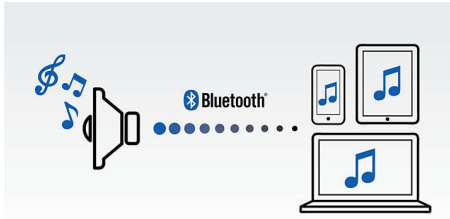

Simplicity in use

- Built-in microphone for hands-free phone calls
- Audio-in for easy connection to almost any electronic device
- Wireless music streaming via Bluetooth
- Swap music instantly between 2 devices with MULTIPAIR

Impressive sound

- Anti-clipping function for loud, distortion free music
- Advanced audio performance with a slim design

Designed for grab and go

- Built-in rechargeable battery for music playback anywhere

PHILIPS

wireless portable speaker
Bluetooth® with MULTIPAIR, Rechargeable battery, White

BT2600W/00

Highlights

Wireless music streaming

Bluetooth is a short range wireless communication technology that is both robust and energy-efficient. The technology allows easy wireless connection to iPod/iPhone/iPad or other Bluetooth devices, such as smartphones, tablets or even laptops. So you can enjoy your favorite music, sound from video or game wireless on this speaker easily.

Swap music between 2 devices

Pair with 2 smart devices simultaneously so you can stream music from whichever device you want, without the hassle of un-pairing and re-pairing. To play a song on a different device, pause the song on the original device first and then play the new song on a different device to take over. It's perfect for sharing music with friends, parties, or just playing different songs stored on different devices. Let friends and family pair at the same time, so you can swap between each other's music easily.