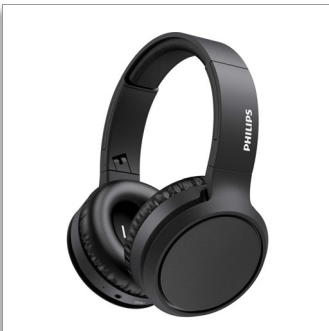

Philips
Wireless Headphone

40mm drivers/closed-back

Light weight
Compact folding
Up to 29 hours play time

TAH5205BK

Here comes the bass

Cover your ears and feel that bass! These wireless over-ear headphones boast a BASS boost button for deeper bass at a touch. You get up to 29 hours play time, fast charging, and a rock-solid Bluetooth connection. You won't miss a beat.

Big bold bass

- Powerful 40 mm neodymium drivers. BASS boost button.
- Charge for 15 minutes, get extra 4 hours play time
- 29 hours play time. USB-C charging.
- Over-ear, closed-back design. Great sound isolation.

Maximum comfort. Maximum style.

- Compact-fold design for easy storage.
- Eye-catching matte colorways
- Lightweight, adjustable cushioned headband.
- Soft ear cups that can be angled for maximum comfort

TAH5205BK/00

Highlights

BASS boost button

These over-ear headphones boast powerful 40 mm neodymium acoustic drivers that give you crisp sound and rich bass. When you want more, simply press the BASS boost button and you'll feel the difference instantly.