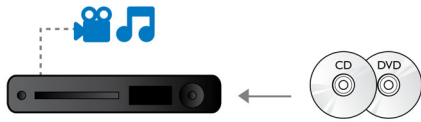

PHILIPS

Highlights

Enjoy movies and music

Enjoy all your movies and music from CD and DVD

Blu-ray 3D Disc playback

Full HD 3D provides the illusion of depth for a heightened, realistic cinema viewing experience at home. Separate images for the left and right eyes are recorded in 1920 x 1080 full HD quality and alternately played on screen at a high speed. By watching these images through special glasses that are timed to open and close the left and right lenses in synchronization with the alternating images, the full-HD 3D viewing experience is created.