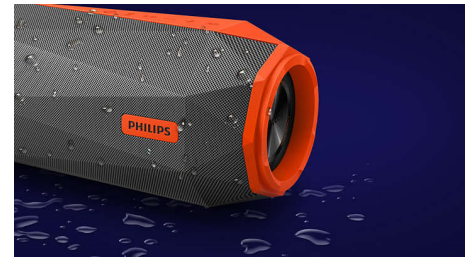

Philips ShoqBox
wireless portable speaker

Bluetooth®

Waterproof, shockproof
Multi-coloured lights

SB500M

Extreme loudness

The street-tough Philips ShoqBox SB500 Bluetooth portable speaker is the ultimate sound machine for party-starters who bring the beat wherever they go! High-powered extreme loudness meets explosive bass, while LED lights pulse to the beat.

High power

Built to bring big beats to the streets, the Philips ShoqBox SB500 pumps out huge sound from a portable Bluetooth speaker. Made with tough, high-quality custom materials, ShoqBox delivers a ludicrously loud 30 W total output power. With the integration of some next-level signal processing that monitors and adjusts the signal for the best sound at any volume, SB500 gives you enough dynamic, powerful, enormous sound to keep any street party rocking.

SB500M/00

Outdoor toughness

Waterproof, shockproof and party proof. The SB500 is built to survive. With an IPX7 rating, it can handle being held in water up to 1 metre deep for 30 minutes. So having it in the shower, or at the beach, is easy. The SB500 has also survived "torture chamber" testing, proving it can take a knocking and keep on rocking.

SHOQ mode

Get ready for the SHOQ...click, boom! With just a push of a button, you'll trigger the integrated SHOQ mode to instantly max the sound levels. Blow the roof off the party and feel the rush of extreme loudness! Cut through the neighbourhood noise without any dirty distortion - SB500 gives you quality sound and high-impact bass at any volume.