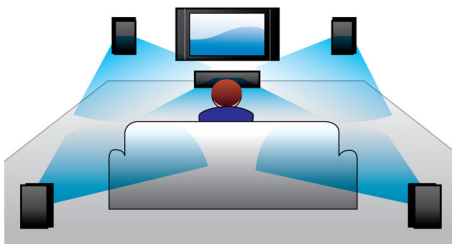

Exposed speaker drivers for powerful surround sound

300W RMS power

300W RMS power delivers great sound for movies and music

Dolby Digital

Because Dolby Digital, the world's leading digital multi-channel audio standards, make use of the way the human ear naturally processes sound, you experience superb quality surround sound audio with realistic spatial cues.