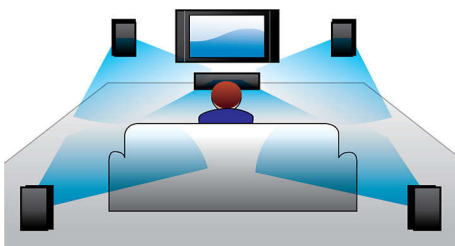

PHILIPS

5.1 DVD Home theatre
DVD Karaoke

Highlights

300 W RMS power

300 W RMS power delivers great sound for movies and music

Dolby Digital

Because Dolby Digital standards, the world's leading digital multi-channel audio standards, make use of the way the human ear naturally processes sound, you experience superb quality surround sound audio with realistic spatial cues.

EasyLink

EasyLink lets you control multiple devices like DVD players, Blu-ray players, soundbar speakers, Home theatre systems and TVs etc. with one remote. It uses HDMI CEC industry-standard protocol to share functionality between devices through the HDMI cable. With one touch of a button, you can operate all your connected HDMI CEC-enabled equipment simultaneously. Functions like

standby and play can now be carried out with absolute ease.

HDMI for HD movies

HDMI is a direct digital connection that can carry digital HD video as well as digital multichannel audio. By eliminating the conversion to analogue signals it delivers perfect picture and sound quality, completely free from noise. Movies in standard definition can now be enjoyed in true high definition resolution—ensuring more details and more true-to-life pictures.