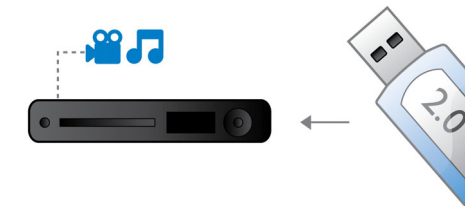

Hi-Speed USB 2.0 Link

The Universal Serial Bus or USB is a protocol standard that is conveniently used to link PCs, peripherals and consumer electronic equipment. Hi-Speed USB devices have a data transfer rate of up to 480 Mbps - up from the 12 Mbps in original USB ones. With Hi-Speed USB 2.0 Link, all you have to do is plug in your USB device, select the movie, music or photo and play away.