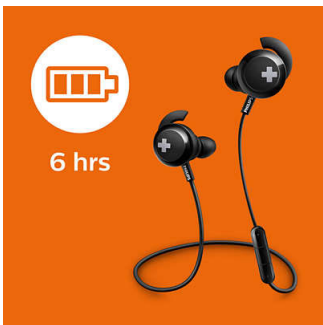

Ergonomic design

Ergonomically designed with oval and angled tube for a comfortable, natural fit. So you can keep listening for hours in total comfort.

Sound isolation

Designed for optimal passive noise isolation, this in-ear fit ensures you never miss a beat of your music.

6-hour playtime

With 6 hours of playtime, you'll have enough power to keep your music going all day.

Handsfree calls

An easy-to-use remote control allows you to play or pause tracks and answer calls with a simple push of a button.