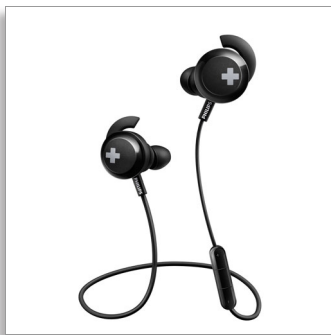

Philips
Wireless Bluetooth®
headphones

12.2mm drivers/ closed-back

In-ear
6 hrs playtime
Ultra comfy

SHB4305BK

Feel it. BASS+

Surprisingly big sound pumping out of a small, sturdy package. With speaker drivers specially tuned for big bass, Philips BASS+ Bluetooth headphones deliver great sound isolation and wireless freedom, so you get the most out of your beats.

Comfort fit

- Weightless feel, wireless freedom
- Wing tips for secure fit
- Ergonomic design for max comfort
- Remote control for handsfree calls and music

Wireless

- Bluetooth wireless technology
- Rechargeable battery offers up to 6 hours of playtime
- USB charging cable

Pure Bass

- Powerful 12.2 mm speaker drivers
- Big, bold bass you can feel
- Great sound isolation

PHILIPS

Highlights

12.2 mm drivers

This is big, powerful bass that lets you really feel the beat. Powerful 12.2 mm speaker drivers blast out thumping bass from a sleek, compact package.

Ergonomic design

Ergonomically designed with oval and angled tube for a comfortable, natural fit. So you can keep listening for hours in total comfort.

Sound isolation

Designed for optimal passive noise isolation, this in-ear fit ensures you never miss a beat of your music.