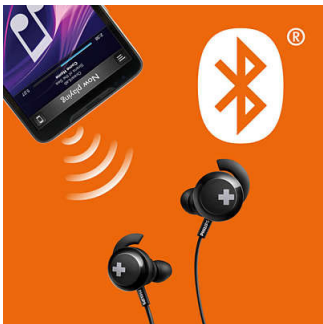

Bluetooth

Easily pair your headphones with any Bluetooth device for wireless music.