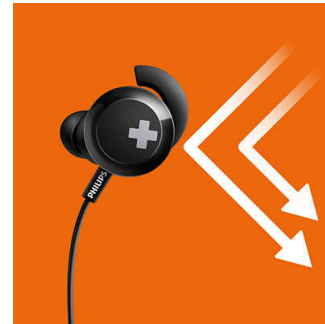

Comfort fit

- Weightless feel, wireless freedom
- Wing tips for secure fit
- Ergonomic design for max comfort
- Remote control for handsfree calls and music

Wireless

- Bluetooth wireless technology
- Rechargeable battery offers up to 6 hours of playtime
- USB charging cable

Pure Bass

- Powerful 12.2 mm speaker drivers
- Big, bold bass you can feel
- Great sound isolation

PHILIPS

Highlights

12.2 mm drivers

This is big, powerful bass that lets you really feel the beat. Powerful 12.2 mm speaker drivers blast out thumping bass from a sleek, compact package.

Ergonomic design

Ergonomically designed with oval and angled tube for a comfortable, natural fit. So you can keep listening for hours in total comfort.

Sound isolation

Designed for optimal passive noise isolation, this in-ear fit ensures you never miss a beat of your music.