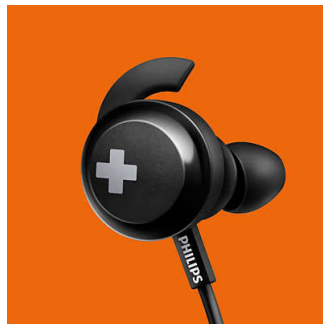

Secure wing tips

The wing tips provide a little extra push for a better, more secure fit that never falls out.