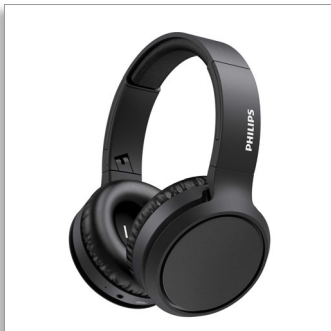

Philips  
Wireless Headphone

40mm drivers/closed-back

Light weight  
Compact folding  
Up to 29 hours play time

TAH5205BK

## Here comes the bass

Cover your ears and feel that bass! These wireless over-ear headphones boast a BASS boost button for deeper bass at a touch. You get up to 29 hours play time, fast charging, and a rock-solid Bluetooth connection. You won't miss a beat.

### Big bold bass

- Powerful 40 mm neodymium drivers. BASS boost button.
- 29 hours play time. USB-C charging.
- Charge for 15 minutes, get extra 4 hours play time
- Over-ear, closed-back design. Great sound isolation.