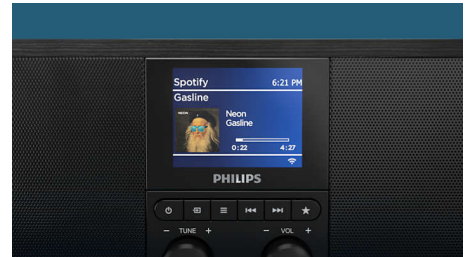

Alarm

- Alarm source: DAB radio, FM radio, Internet radio, Buzzer
- No. of alarms: 2
- Snooze (repeat alarm): No

Charging

- USB devices: 5 V, 1 A
- Wireless power output: 10 W

TAR8805/10

Highlights

Internet radio

This Internet radio is your ticket to thousands of global stations broadcasting every conceivable kind of programme. The digital tuner delivers crystal-clear reception and you can set up to 20 presets for your favourite Internet, DAB+ or FM stations.

Easy streaming. Epic listening

Streaming from Spotify? This Bluetooth Internet radio boasts Spotify Connect. Use your mobile as a remote control while the radio streams Spotify's best-quality signal—directly from the Spotify servers. You can also stream from other music services via your mobile device.