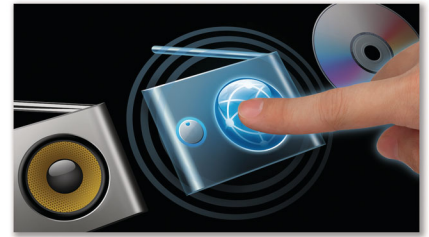

Philips Streamium
Wi-Fi component Hi-Fi
system

Streamium

MCI730

Obsessed with sound

Stream music from PC/MAC and Internet - wirelessly

The Philips Streamium Wi-Fi component Hi-Fi system lets you stream music from your PC/MAC or play CD, MP3 or FM and Internet radio. Plus, enjoy easy navigation on its intuitive touch screen with color display.

Play MP3/WMA-CD, CD and CD-RW

Audio compression technology allows large digital music files to be reduced up to 10 times

in size without radically degrading their audio quality. MP3 or WMA are two of the compression formats that let you enjoy a world of digital music on your Philips player. Download MP3 or WMA songs from authorized music sites on the Internet or create your own MP3 or WMA music files by ripping your audio CDs and transferring them onto your player.

Remote control

Control all your Philips Hi-Fi system's functions from the comfort of your sofa. Search, navigate and playback your music with ease and speed. With direct keys such as Home and Favorite, you can have quick access to your main screen, your favorite Internet station or stream music from your PC/MAC and Internet - wirelessly. The Hi-Fi control center is in the palm of your hand.

Touch screen

Touch screen control allows you to control your device by simply pressing on-screen buttons rather than physical buttons on the device. Simply power up the device and the touch screen user interface will show up on the LCD display with all the control options for the device. Touch screen control combines LCD display technology with pressure sensors and a powerful digital micro processor. When you press on a specific area of the screen with your finger, the relevant signal is sent to the processor and the command is immediately executed.