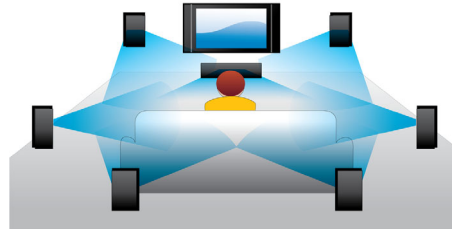

Dolby TrueHD

Dolby TrueHD deliver the finest sound from your Blu-ray Discs. Audio reproduced is virtually indistinguishable from the studio master, so you hear what the creators intended for you to hear. Dolby TrueHD complete your high definition entertainment experience.