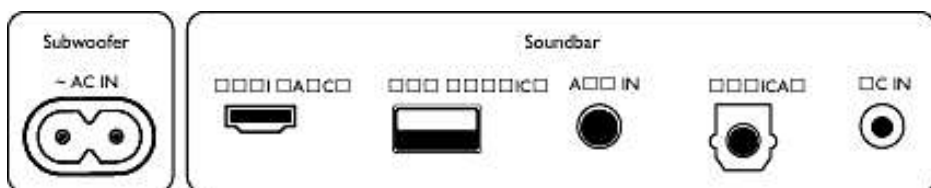

Supported Audio Formats

- Bluetooth: SBC
- HDMI ARC: LPCM 2ch
- Optical: LPCM 2ch

Outer Carton

- Length: 98.3 cm
- Number of consumer packagings: 2
- Width: 55.5 cm
- Gross weight: 14.17 kg
- Height: 24.6 cm
- GTIN: 1 48 95229 11852 9
- Nett weight: 7.56 kg
- Tare weight: 6.61 kg

Convenience

- Remote Control
- Night mode: No

Compatibility

- Smartphone/tablet APP control: No

Power

- Power LED indicator
- Subwoofer power consumption: 20 W
- Main unit power supply: 100-240V AC, 50/60 Hz
- Subwoofer power supply: 100-240V AC, 50/60 Hz
- Subwoofer standby power: < 2 W
- Main unit standby power: < 0.5 W
- Auto standby

Packaging dimensions

- Height: 21.7 cm
- Packaging type: Box
- Type of shelf placement: Laying
- Width: 96.2 cm
- Depth: 37.6 cm
- Number of products included: 1
- EAN: 48 95229 11852 2
- Gross weight: 6.26 kg
- Nett weight: 3.78 kg
- Tare weight: 2.48 kg

Accessories

- Included accessories: Power adapter, Power cord, Remote Control, 2 x AAA Batteries, Wall mount bracket, Quick start guide, Warranty Card

Design

- Color: Black
- Wall mountable

Dimensions

- Main Unit (W x H x D): 900 x 65.5 x 91 mm
- Main Unit Weight: 1.53 kg
- Subwoofer (W x H x D): 150 x 225 x 267 mm
- Subwoofer Weight: 2.1 kg

Video

- 3D pass-through: No

Issue date 2024-04-13

Version: 8.1.1

EAN: 48 95229 11852 2

© 2024 Koninklijke Philips N.V.
All Rights reserved.

Specifications are subject to change without notice.
Trademarks are the property of Koninklijke Philips N.V.
or their respective owners.

www.philips.com