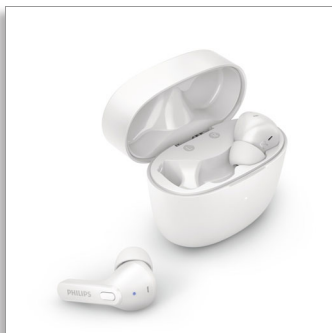

Philips
True Wireless
Headphones

Earbuds with in-ear fit

Super-small charging case
IPX4 water protection
Up to 18 hours play time

TAT2206WT

Always ready to go

Is there anything more useful than true wireless headphones with a charging case that fits in the pocket of your slim-fit jeans? These splash- and sweat-resistant give you a secure in-ear fit, great sound, and up to 18 hours play time.

Small charging case. Up to 18 hours play time.

- IPX4 splash and sweat resistant
- Super-small charging case for up to 12 hours play time
- 6 hours play time. Charge 15 minutes for an extra hour
- Clear sound, punchy bass. 6 mm neodymium drivers

Extremely convenient. Super comfortable.

- Secure, comfortable in-ear fit
- 4 colors. 'Hockey-stick' design
- Soft silicone ear-tip covers in small, medium, and large
- Make calls using a single earbud. Mono mode

Convenience

- Water resistance: IPX4
- Mono mode for TWS
- Type of controls: Button
- Automatic power off

Design

- Color: White
- Wearing style: In-ear
- Ear coupling material: Silicone
- Ear fitting: In-ear
- In-ear fitting type: Silicone ear tip