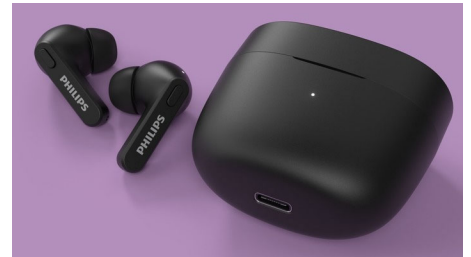

Convenience

- Water resistance: IPX4
- Mono mode for TWS
- Type of controls: Button
- Automatic power off

Design

- Color: White
- Wearing style: In-ear
- Ear coupling material: Silicone
- Ear fitting: In-ear
- In-ear fitting type: Silicone ear tip

Product dimensions

- Product dimensions (W x H x D): 5.7 x 4.57 x 3.1 cm
- Weight: 0.037 kg

UPC

- UPC: 8 40063 20182 8

TAT2206WT/00

Highlights

IPX4 splash/sweat resistant

With an IPX4 rating and powerful 6 mm drivers, these headphones let you enjoy great sound in any weather. Fully splash resistant, they won't mind a little sweat and you don't need to worry about getting caught in the rain.

Super-small charging case

Hit the road with multiple charges in your pocket. You get up to 6 hours play time from a single charge, plus 12 extra hours from a fully charged case. A short 15-minute charge in the case gives you an hour of play time. A full charge of the case takes 2 hours via USB-C.

Secure, comfortable in-ear fit

You get real comfort thanks to soft, interchangeable silicone ear-tip covers. The ear-tips on each earbud insert securely into your ear canal, creating a perfect seal that diminishes external noise. The 'hockey stick' form factor keeps each earbud secure.