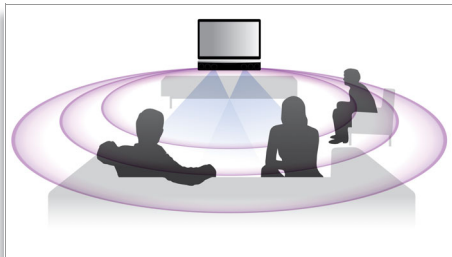

- Sophisticated design that matches any flat TV
- Touch panel for intuitive playback and volume control

Connect and enjoy all your entertainment

- Built-in dock for convenient playback from your iPod/iPhone
- Hi-Speed USB 2.0 Link plays video/music from USB flash drives
- EasyLink to control all HDMI CEC devices via a single remote
- HDMI 1080p upscales to high definition for sharper pictures

Ambisound technology

Ambisound technology produces truly embracing multi-channel surround sound from fewer speakers. It delivers an immersive 5.1 sound experience without the constraints of sitting position, room shape or size, and

without the clutter of multiple speakers and cables. Through the combined effect of psychoacoustic phenomena, array processing and precisely angled driver positioning, Ambisound delivers more sound from fewer speakers.

DoubleBASS technology

DoubleBASS ensures you hear even the deepest bass tones from compact-sized subwoofers. It captures low frequencies and recreates them in the audible range of the subwoofer - delivering sound with more boom and panache, and ensuring you get a full, uncompromised listening experience.