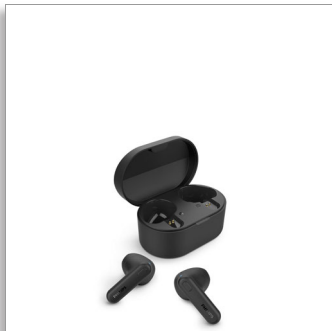

### Clear call quality

13 mm drivers for punchy bass  
Ergonomic design for comfort  
IPX4 splash/sweat resistant

TAT1138BK

## Hear your sounds clearly

Hear your sounds perfectly. These True Wireless headphones use 13 mm drivers for lush sound and punchy bass, and an AI mic for clear calls. IPX4 splash and sweat resistance, and a pocket-sized charging case for 15 hours of play time.