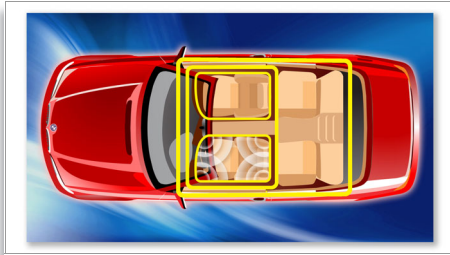

Design that blends into your car

- Perfect-fit 2.0 DIN chassis design
- High resolution display with WVGA LCD panel

PHILIPS
sense and simplicity

Highlights

Music Zone

Philips' innovative Music Zone technology lets the driver and the passengers enjoy their music with more vivid spatial effect, just as the artist intended it to be heard. Users can easily switch the music listening zones from the driver to the passengers and back again to get the best sonic focus in the car. A dedicated zone control button provides three pre-defined settings - Left, Right and Front (and All) - so you can best match your listening needs easily and dynamically alone or with your passengers.