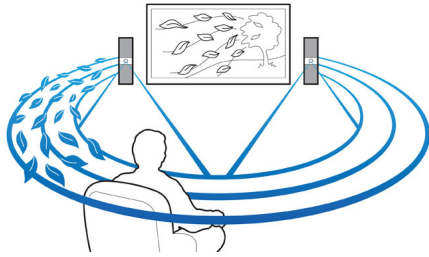

Highlights

Crystal Clear Sound

With Philips' Crystal Clear Sound, you will now be able to discern and appreciate every sound detail, the way it's meant to be heard and as the artist or director intended! Crystal Clear Sound reproduces the sound source - whether it's an action movie, a musical or a live performance - faithfully, precisely and without any distortion. Philips home theaters with Crystal Clear Sound keep audio processing to a minimum, preserving the purity of the original audio content. The result is greater sonic accuracy delivered to your ears.