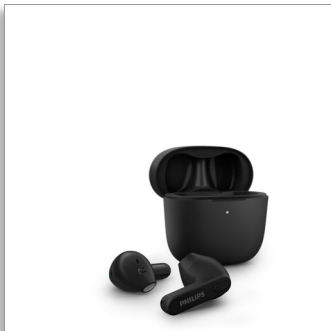

Philips  
True Wireless  
Headphones

Earbuds sit in outer ear  
Super-small charging case  
IPX4 water protection  
Up to 18 hours play time

TAT2236BK

## Super-slim case. Comfortable fit.

These splash and sweat-resistant true wireless headphones go where you go! The charging case fits in the pocket of your slim-fit jeans. The earbuds sit in your outer ear—perfect if you don't like the feeling of ear tips in your ear canal.

### Extremely convenient. Super comfortable.

- Make calls using a single earbud. Mono mode
- 4 colors. 'Hockey-stick' design
- Secure comfortable fit. Earbuds without ear tips