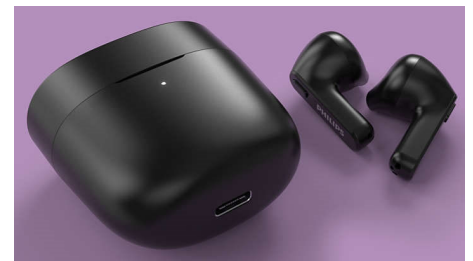

Super-portable charging case

With a charging case this small, you get more music anywhere! A single charge of these true wireless headphones gives you 6 hours play time, and a fully charged case adds another 12 hours. For a quick boost, pop your headphones in the case for 15 minutes to get an extra hour.