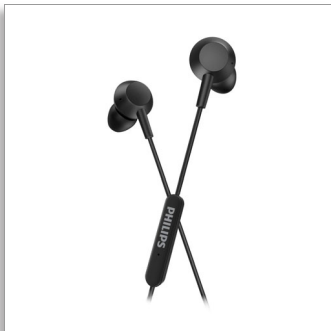

Philips
In-ear headphones with
mic

Powerful bass

Lightweight, in-ear fit
3-button in-line remote
USB-C connector

TAE5008BK

Here comes the bass.

Enjoy punchy bass for all your tunes. These in-ear headphones boast a comfortable fit and the in-line remote makes it easy to navigate playlists. Perfect when a call comes in just as the bass is about to drop on your favorite track!

Big beats. Bold bass

- Powerful 10 mm drivers
- Punchy bass. Clear sound no matter what you're listening to
- Built-in DAC enhances the sound quality

From playlists to vital calls

- 3-button in-line remote. Easily control music and calls
- Built-in mic. Switch from playlist to call in an instant
- 1.2 m cable with USB-C connector

Easy comfort. Secure fit

- Rock your music in real comfort all day
- Oval acoustic tube fits comfortably in your ear canal
- 3 interchangeable rubber eartips

PHILIPS

In-ear headphones with mic
Powerful bass Lightweight, in-ear fit, 3-button in-line remote, USB-C connector

Product dimensions

- Height: 7 cm
- Width: 5.5 cm
- Depth: 2 cm
- Weight: 0.012 kg

Accessories

- Eartips: 3 sizes (S/M/L)

Design

- Color: Black
- Ear coupling material: Silicone
- Ear fitting: In-ear
- In-ear fitting type: Silicone ear tip