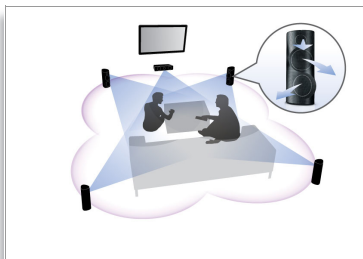

Designed to enhance your living space

- Sleek high gloss finishing with unique touch controls

Connect and enjoy all your entertainment

- Full HD 3D Blu-ray for a truly immersive 3D movie experience
- Plays 3D Blu-ray Discs, DVDs, VCDs, CDs and USB devices
- Wireless rear audio ready for fewer wires across your room

PHILIPS
sense and simplicity

Highlights

Full HD 3D Blu-ray

Be enthralled by 3D movies in your own living room on a Full HD 3D TV. Active 3D uses the latest generation of fast switching displays for real life depth and realism in full 1080x1920 HD resolution. By watching these images through special glasses with right and left lenses that are timed to open and close in synchrony with alternating images, the full HD 3D viewing experience is created in your home cinema. Premium 3D movie releases on Blu-ray offer a wide, high quality selection of content. Blu-ray also delivers uncompressed surround sound for an unbelievably real audio experience.

3D Angled speakers

3D Angled Speakers feature angled drivers to deliver sound not only towards the front but also to the sides, creating a wider sweet spot so you can enjoy more immersive and cinematic surround sound.