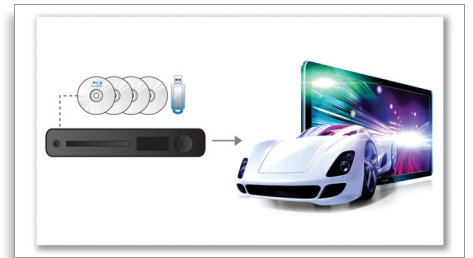

Plays it all

Play virtually any disc and any media format you want - whether they be 3D Blu-ray Discs, DVDs, VCDs, CDs or USB devices. Experience the unbeatable convenience of great playability, and the luxury of sharing media files on your TV or home theater system.