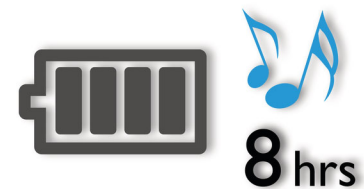

Up to 8 hours music playback

Enjoy music playback for up to 8 hours on a single charge.

Music on the go

Enjoy the convenience of playing music the way you want - play it out loud through the mobile speaker.