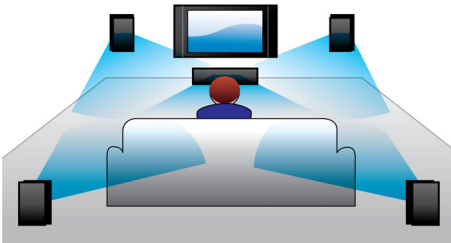

Dolby Digital

Because Dolby Digital, the world's leading digital multi-channel audio standards, make use of the way the human ear naturally processes sound, you experience superb quality surround sound audio with realistic spatial cues.