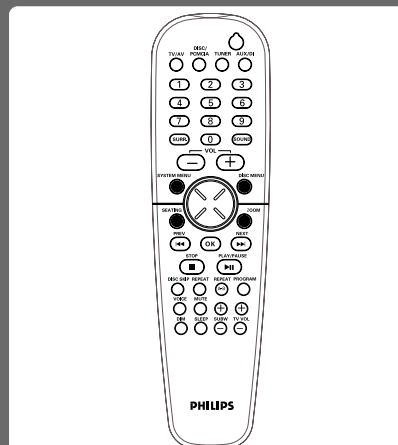

remote control

physical info

EAN: 87 10895 76590 9 (J22S)

Product Dimensions:
435mm W x 96mm H x 357mm D (DVD system)
94.5mm W x 280mm H x 70mm D (satellite speaker)
435mm W x 72mm H x 63.5mm D (center speaker)
Base ø : 240mm x 40mmH / Tube ø : 110mm x 900mmH (subwoofer)

Package Dimensions:
994mm W x 410mm H x 544mm D
Package weight: kg (tbc)

Carton contains: DVD Home Entertainment System, Multi-Function Remote Control, Operating Instructions, Warranty Information

Printed in Singapore
Date Printed : Nov 2002
Specifications subject to change without notice.
© 2002 Koninklijke Philips Electronics N.V.
All rights reserved.

<http://www.audio.philips.com>