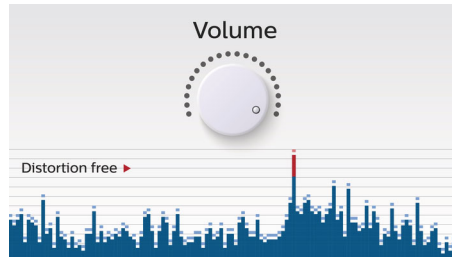

Anti-clipping function

Anti-Clipping lets you play music louder and keeps the quality high, even when the battery is low. It accepts a range of input signals from 300 mV to 1000 mV and keeps your speakers safe from damage by distortion. This built-in function monitors the musical signal as it goes through the amplifier and keeps peaks within the amplifier's range, preventing the audio distortion caused by clipping without affecting loudness. A portable speaker's ability to reproduce musical peaks decreases along with battery power, but anti-clipping reduces peaks caused by low battery, keeping music distortion-free.