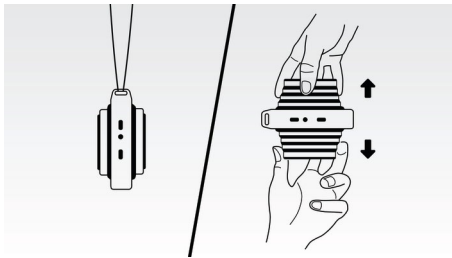

Pull out the speaker

This expandable speaker can be shrunk down for music on the go or opened up for better quality sound, simply grab it at the top and bottom and pull.