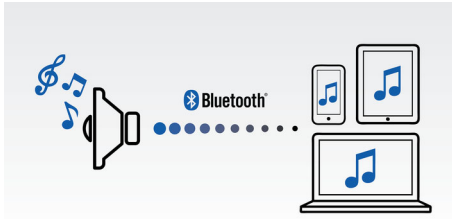

## Wireless music streaming

Bluetooth is a short range wireless communication technology that is both robust and energy-efficient. The technology allows easy wireless connection to iPod/iPhone/iPad or other Bluetooth devices, such as smartphones, tablets or even laptops. So you can enjoy your favourite music and sound from videos or games wirelessly.