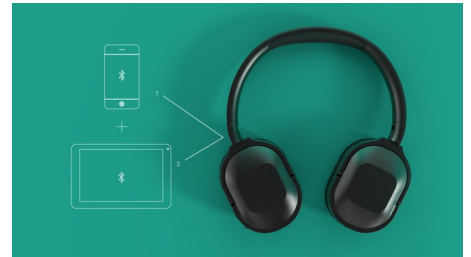

Bluetooth multipoint

Streamline your working day. These wireless headphones can connect to two Bluetooth devices at the same time-and switch between them as you need. So you can listen to music from your laptop and take calls from your phone.

30 hours play time

With 30 hours play time from a single charge-or 25 hours with Active Noise Canceling activated-these wireless on-ear headphones are with you all day long. A full charge takes 2 hours. Need an extra boost? 15 minutes charging gives you 2 hours more play time.

Easy control and pairing

Buttons and a dial on the ear cups let you pause your playlist, take calls, control volume, and wake your phone's voice assistant. Calls are nice and clear, and you can pair your headphones with two devices simultaneously.

Easy storage

The ear cups swivel to allow the headphones to fold flat-perfect for storing in your office drawer. Or you can fold them flat and inwards, creating a compact bundle that easily fits into the included soft pouch.

Issue date 2022-07-06

Version: 7.1.3

12 NC: 8670 001 73898
EAN: 48 95229 11759 4

© 2022 Koninklijke Philips N.V.
All Rights reserved.

Specifications are subject to change without notice.
Trademarks are the property of Koninklijke Philips N.V.
or their respective owners.

www.philips.com

* Battery life of playtime is approximate and may vary depending on application condition.