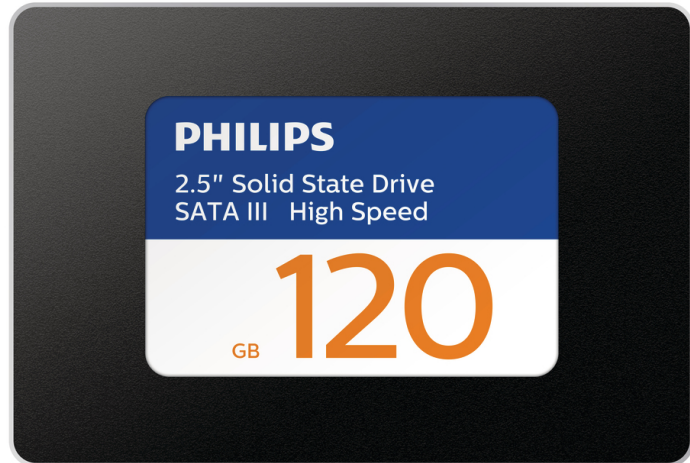

PHILIPS

SSD

120GB

High Speed

2.5" SATA III

Internal

FM12SS120B

High speed performance

Speeds up your PC or notebook

Philips high speed internal solid state drive speeds up the computer boot-up and application loading.

Performance and capacity

- Accelerate your computer up to 450MB/s
- 120 GB memory capacity
- Ideal for 4K UHD video editing
- Bring life to your old system
- Good things are made to last
- Low power consumption
- High productivity