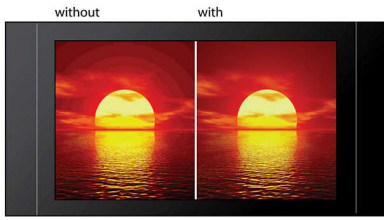

DVD player
USB 2.0

TAEP200/12

Highlights

12-bit/108MHz video processing

12-bit Video DAC is a superior Digital-to-Analogue-Converter that preserves every detail of the authentic picture quality. It shows subtle shades and smoother graduation of colors, resulting in a more vibrant and natural picture. The limitation of the usual 10bit DAC become in particular apparent while using large screens and projectors.