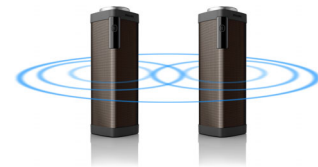

Motion sensor

SHOQBOX is equipped with a motion sensor. Simply swipe over the sensor from left to right or right to left, to skip to the next or last track. Put your hand over the sensor for a second to pause the music. Do it again to put it back on. Easy gesture control allows you to control your music the simplest way.

Built-in mic

With its built-in microphone, it also works as a speaker phone. When a call comes in, the music is put on pause and you can talk via the speaker. Call for a business meeting. Or call your friend from a party. Either way, it works great.

Voice prompt

The voice prompt is available in different languages. It gives instant feedback on battery level or alert whether the speaker is connected properly to your device.

Pairing 2 shoqboxes

You can pair 2 SHOQBOX speakers with the smart sensor for a stereo system of Left and Right channels. Simply place the two speakers side by side and swipe your hands over both sensors from outside simultaneously. Perfect for a party or gathering. Enjoy big stereo sound from music, movies and games.