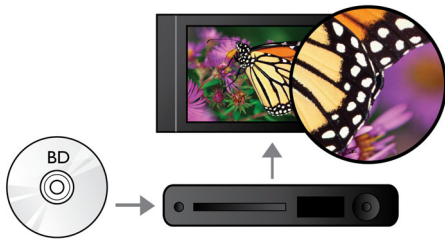

PHILIPS

Highlights

Blu-ray Disc playback

Blu-ray Discs have the capacity to carry high definition data, along with pictures in the 1920 x 1080 resolution that defines full high definition images. Scenes come to life as details leap at you, movements smoothen and images turn crystal clear. Blu-ray also delivers uncompressed surround sound - so your audio experience becomes unbelievably real. The high storage capacity of Blu-ray Discs also allow a host of interactive possibilities to be built in. Seamless navigation during playback and other exciting features like pop-up menus bring a whole new dimension to home entertainment.