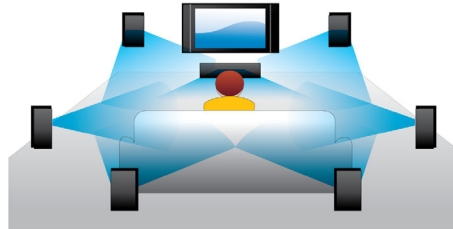

Dolby TrueHD

Dolby TrueHD deliver the finest sound from your Blu-ray Discs. Audio reproduced is virtually indistinguishable from the studio master, so you hear what the creators intended for you to hear. Dolby TrueHD complete your high definition entertainment experience.