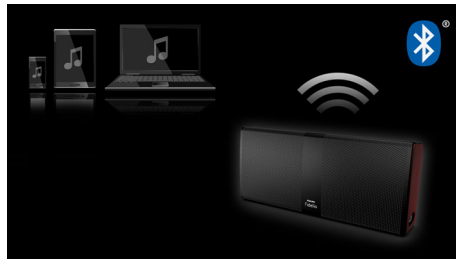

Wireless music streaming

Bluetooth is a short range wireless communication technology that is both robust and energy-efficient. The technology allows easy

P9BLK/37

wireless connection to iPod/iPhone/iPad or other Bluetooth devices, such as smartphones, tablets or even laptops. So you can enjoy your favorite music, sound from video or game wireless on this speaker easily.