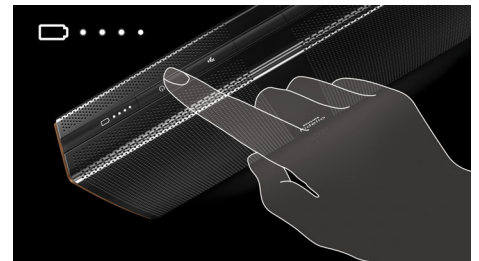

Battery level

Just touch the speaker lightly and it will display the battery level.