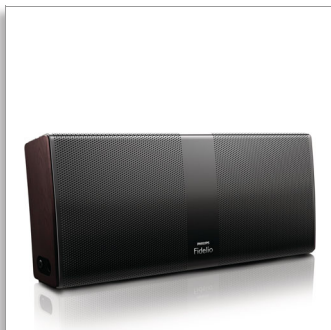

Philips Fidelio  
wireless portable speaker

• Bluetooth

P9BLK

## Obsessed with sound

The Philips Fidelio wireless speaker is high performance and portable. It gives great, clear, dynamic sound and is perfect to use at home or on the go. With wireless music streaming via Bluetooth, it gives you fuss-free musical enjoyment.

### Peerless sound quality

- Soft dome tweeters for wide and natural sound
- Woofers and wOOx technology for solid, amazingly deep bass
- Optimized crossover filter for a very natural tonal balance
- High performance amplifier for great loudness and dynamics