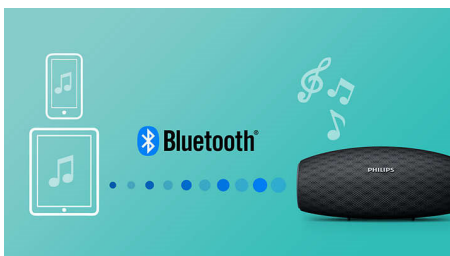

## Anti-clipping function

Anti-Clipping lets you play music louder and keeps it high quality, even when the battery is low. It accepts a range of input signals, from 300mV to 1000mV and keeps your speakers safe from damage by distortion. This built-in function monitors the musical signal as it goes through the amplifier and keeps peaks within the amplifier's range, preventing the audio distortion caused by clipping without affecting loudness. A portable speaker's ability to reproduce musical peaks decreases along with battery power, yet anti-clipping reduces peaks caused by low battery, keeping music distortion free.

## Wireless music streaming

Bluetooth is a wireless communication technology that is both robust and energy-

efficient. The technology allows easy wireless connection to iPod/iPhone/iPad or other Bluetooth devices, such as smartphones, tablets or even laptops. So you can enjoy your favorite music, sound from video or game wireless on this speaker easily.