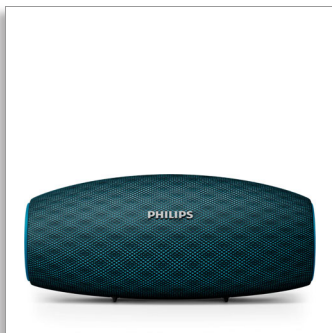

Philips  
wireless portable speaker

**10W, 10hr**

Long Bluetooth range  
Waterproof, dustproof  
Quick charge option

**BT6900A**

## Music never stops

My music never stops. Everplay wireless portable speaker keeps playing all the time without interruption thanks to the strong Bluetooth connection and intuitive charging options. Its custom fabric makes it beautiful as well as super durable

### Intuitive charging

- Quick-charge recharges speaker 3 times faster
- Battery indicator to easily view power level
- USB cable doubles as a strap

# PHILIPS

wireless portable speaker  
10W, 10hr Long Bluetooth range, Waterproof, dustproof, Quick charge option