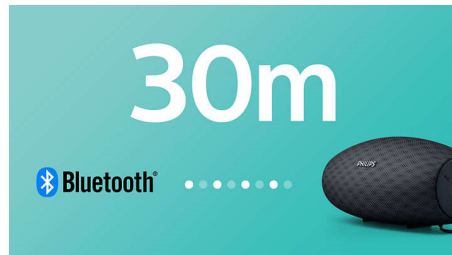

## Wireless music streaming

Bluetooth is a wireless communication technology that is both robust and energy-

efficient. The technology allows easy wireless connection to iPod/iPhone/iPad or other Bluetooth devices, such as smartphones, tablets or even laptops. So you can enjoy your favorite music, sound from video or game wireless on this speaker easily.

## 30m Bluetooth range

Move freely around with your smart phone, without worrying about dropping your music. EverPlay speaker offers an incredibly stable and long-range Bluetooth connection up to 30 metres or 100 feet, three times faster than industry standards. The speakers are equipped with a sensitivity antenna and radio frequency filter to minimize background interference.