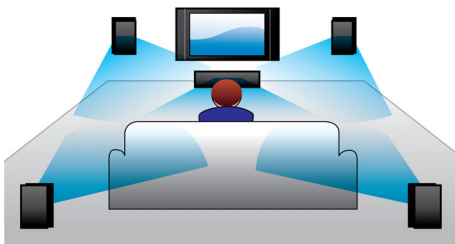

Dolby TrueHD and DTS-HD Master Audio Essential deliver the finest sound from your Blu-ray Discs. Audio reproduced is virtually indistinguishable from the studio master, so you hear what the creators intended for you to hear. Dolby TrueHD and DTS-HD Master Audio Essential complete your high definition entertainment experience.