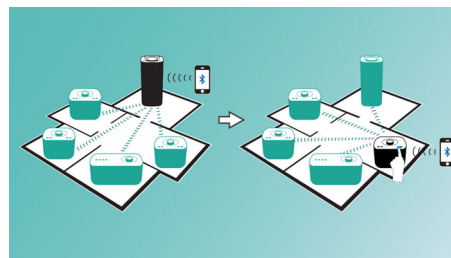

## izzylink™

izzylink™ is a wireless technology that uses the IEEE 802.11n standard to enable the link-up of multiple speakers to form a wireless network. The network connects up to five speakers without the need of a router, Wi-Fi password, or any smart device mobile app to set it up. You can add izzy speakers to the network easily to enjoy music playing at the same time in different rooms. Each speaker can still be switched between single mode for individual use or group mode for multiroom music with one tap.

## One tap to set up izzylink™

No router, no password, no apps needed for set up. Just long press the "GROUP" button on two speakers to set up for the first time. Repeat to add a 3rd, 4th, or 5th speaker. Each long press of the "Group" button adds one new speaker at a time. Multiroom music has never been easier. Once complete, the izzylink™ network will be stored even when the speaker is unplugged.

## Switch the lead speaker easily

In each izzylink™ group, any individual speaker can be the master, streaming music to the others. When you want to take the lead to share your own music, press the Bluetooth button on the speaker in your room and share that music from your device instantly. Other speakers in the same izzylink™ group will play the same music at the same time, in sync. Sharing music with each other is that easy.