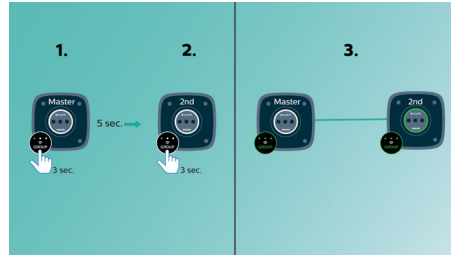

One tap to set up izzylink™

No router, no password, no apps needed for set up. Just long press the "GROUP" button on two speakers to set up for the first time. Repeat to add a 3rd, 4th, or 5th speaker. Each long press of the "Group" button adds one new speaker at a time. Multiroom music has never been easier. Once complete, the izzylink™ network will be stored even when the speaker is unplugged.