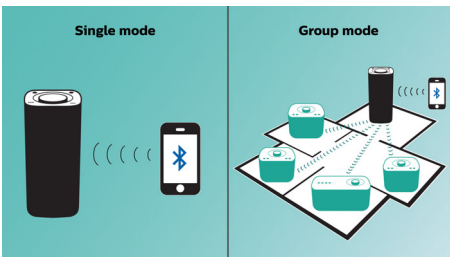

izzylink™

izzylink™ is a wireless technology that uses the IEEE 802.11n standard to enable the link-up of multiple speakers to form a wireless network. The network connects up to five speakers without the need of a router, Wi-Fi password, or any smart device mobile app to set it up. You can add izzy speakers to the network easily to enjoy music playing at the same time in different rooms. Each speaker can still be switched between single mode for individual use or group mode for multiroom music with one tap.