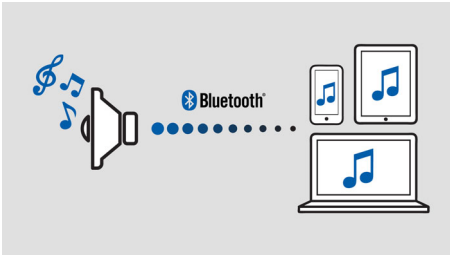

Highlights

Play music in one room

Philips izzy speaker lets you stream all your favourite music from your phone, tablet or computer, no matter which music or radio app you use.