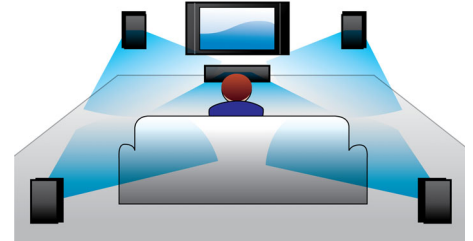

Dolby TrueHD and DTS-HD

Dolby TrueHD and DTS-HD Master Audio Essential deliver the finest sound from your Blu-ray Discs. Audio reproduced is virtually indistinguishable from the studio master, so you hear what the creators intended for you to hear. Dolby TrueHD and DTS-HD Master Audio Essential complete your high definition entertainment experience.