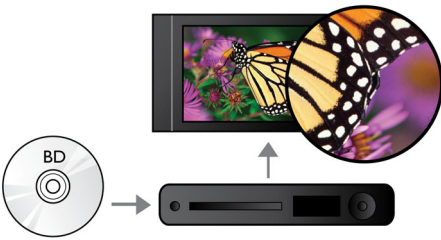

Designed to enhance your living space

- Stylish design with aluminium finish and glass stands
- Touch panel controls for easy playback and volume control

Connect and enjoy all your entertainment

- Blu-ray Disc playback for sharp images in full HD 1080p
- BD-Live* (Profile 2.0) to enjoy online Blu-ray bonus content
- Deep Color for vivid images in over a billion colors
- EasyLink to control all HDMI CEC devices via a single remote

PHILIPS

Highlights

BD-Live (Profile 2.0)

BD-Live opens up your world of high definition even further. Receive up-to-date content just by connecting your Blu-ray Disc player to the internet. Exciting new things like exclusive downloadable content, live events, live chats, gaming and on-line shopping all await you. Ride the high definition wave with Blu-ray Disc playback and BD-Live.

Blu-ray Disc playback

Blu-ray Discs have the capacity to carry high definition data, along with pictures in the 1920 x 1080 resolution that defines full high definition images. Scenes come to life as details leap at you, movements smoothen and images turn crystal clear. Blu-ray also delivers uncompressed surround sound - so your audio experience becomes unbelievably real. The high storage capacity of Blu-ray Discs also allow a host of interactive possibilities to be built in. Seamless navigation during playback and other exciting features like pop-up menus bring a whole new dimension to home entertainment.