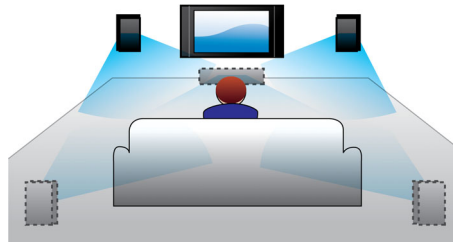

PHILIPS

Highlights

BD-Live (Profile 2.0)

BD-Live opens up your world of high definition even further. Receive up-to-date content just by connecting your Blu-ray Disc player to the internet. Exciting new things like exclusive downloadable content, live events, live chats, gaming and on-line shopping all await you. Ride the high definition wave with Blu-ray Disc playback and BD-Live.

Blu-ray Disc playback

Blu-ray Discs have the capacity to carry high definition data, along with pictures in the 1920 x 1080 resolution that defines full high definition images. Scenes come to life as details leap at you, movements smoothen and images turn crystal clear. Blu-ray also delivers uncompressed surround sound - so your audio experience becomes unbelievably real. The high storage capacity of Blu-ray Discs also allow a host of interactive possibilities to be built in. Seamless navigation during playback and other exciting features like pop-up menus bring a whole new dimension to home entertainment.

Dolby Virtual Speaker

Dolby Virtual Speaker is a sophisticated audio virtualization technology that produces rich and immersive surround sound from a two-speaker system. Highly advanced spatial algorithms faithfully replicate the sonic characteristics that occur in an ideal 5.1-channel environment. DVD playback is enhanced by expanding the 2-channel environment. When combined with Dolby Pro Logic II processing, any high quality stereo source is transformed into true-to-life, multi-channel surround sound. No need to purchase extra speakers, wires or speaker stands to appreciate room-filling sound.