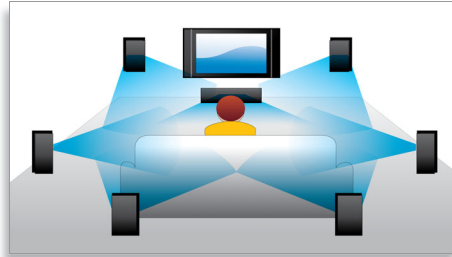

Dolby TrueHD

Dolby TrueHD delivers 7.1 channels of the finest sound from your Blu-ray Discs. Audio reproduced is virtually indistinguishable from the studio master, so you hear what the creators intended for you to hear. Dolby TrueHD completes your high definition entertainment experience.