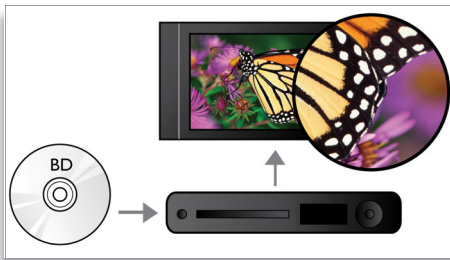

PHILIPS
sense and simplicity

Highlights

Subtitle Shift

Subtitle Shift is an enhancement feature that lets users manually adjust a movie's subtitle positioning on the television or computer screen. Using the remote control, users can shift the subtitles up and down on the screen. On widescreen displays, such as 21:9 cinema and projectors, the subtitles sometimes get cut off. In order to see them clearly, the user has to change the display aspect ratio, which defeats the purpose of the widescreen. With the Subtitle Shift feature, the user can retain the correct display aspect ratio and have the subtitles ideally positioned on the screen.

Blu-ray Disc playback

Blu-ray Discs have the capacity to carry high definition data, along with pictures in the 1920 x 1080 resolution that defines full high definition images. Scenes come to life as details leap at you, movements smoothen and images turn crystal clear. Blu-ray also delivers uncompressed surround sound - so your audio experience becomes unbelievably real. The high storage capacity of Blu-ray Discs also allow a host of interactive possibilities to be

built in. Seamless navigation during playback and other exciting features like pop-up menus bring a whole new dimension to home entertainment.

Dolby TrueHD

Dolby TrueHD delivers 7.1 channels of the finest sound from your Blu-ray Discs. Audio reproduced is virtually indistinguishable from the studio master, so you hear what the creators intended for you to hear. Dolby TrueHD completes your high definition entertainment experience.