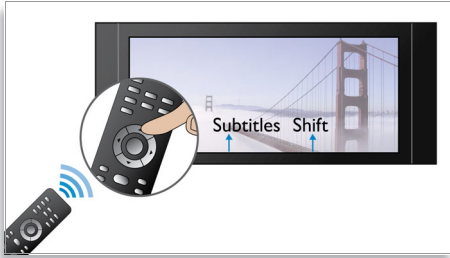

Hear more

- Dolby TrueHD for high fidelity 7.1 surround sound

Engage more

- Bonus View with Picture-in-Picture for video & audio choices
- Enjoy all your movies and music from CD and DVD
- EasyLink to control all HDMI CEC devices via a single remote

PHILIPS
sense and simplicity

Highlights

Subtitle Shift

Subtitle Shift is an enhancement feature that lets users manually adjust a movie's subtitle positioning on the television or computer screen. Using the remote control, users can shift the subtitles up and down on the screen. On widescreen displays, such as 21:9 cinema and projectors, the subtitles sometimes get cut off. In order to see them clearly, the user has to change the display aspect ratio, which defeats the purpose of the widescreen. With the Subtitle Shift feature, the user can retain the correct display aspect ratio and have the subtitles ideally positioned on the screen.