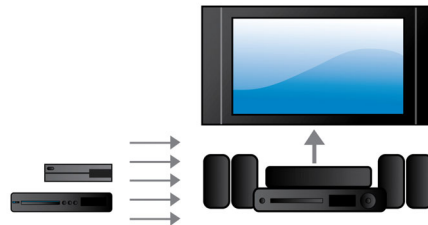

1000W RMS power

1000W RMS power delivers great sound for movies and music

Full HD 3D Blu-ray

Be enthralled by 3D movies in your own living room on a Full HD 3D TV. Active 3D uses the latest generation of fast switching displays for real life depth and realism in full 1080x1920 HD resolution. By watching these images through special glasses with right and left lenses that are timed to open and close in synchrony with alternating images, the full HD 3D viewing experience is created in your home cinema. Premium 3D movie releases on Blu-ray offer a wide, high quality selection of content. Blu-ray also delivers uncompressed surround sound for an unbelievably real audio experience.

HDMI Hub

HDMI Hub provides additional HDMI ports to allow you to connect other devices such as your game console or HD set-top box to your home theater conveniently. By connecting your devices through the HDMI Hub, you can enjoy high-definition sound and picture for all your entertainment.