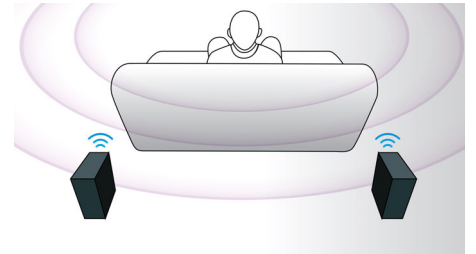

HDMI Hub

HDMI Hub provides additional HDMI ports to allow you to connect other devices such as your game console or HD set-top box to your home theater conveniently. By connecting your devices through the HDMI Hub, you can enjoy high-definition sound and picture for all your entertainment.

Touch panel for playback

Intuitive touch panel controls allows you to control the volume as well as other playback options by simply pressing the touch sensitive controls on the front panel.

Wireless rear speakers option