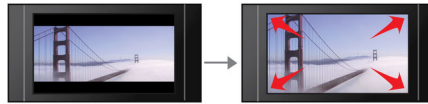

Bring audio and video to life

- 12-bit/108 MHz video processing for sharp and natural images
- Screen Fit for optimal viewing every time
- Smart Picture provides personalised image settings

Play all your movies and music

12-bit Video DAC is a superior Digital-to-Analogue Converter that preserves every detail of the authentic picture quality. It shows subtle shades and smoother graduation of colours, resulting in a more vibrant and natural picture. The limitations of the standard 10-bit DAC become particularly apparent when it is used with large screens and projectors.

Screen Fit

Whatever you're watching, on whatever TV, Screen Fit ensures that the picture fills the whole screen. Annoying black bars on the top and bottom are eliminated, without any tedious manual adjustments to make. Simply press the Screen Fit button, choose the format and enjoy your movie in full screen