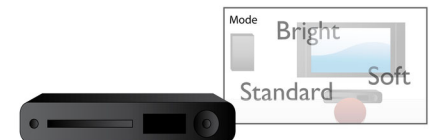

Smart Picture

Smart Picture provides the optimum picture settings for colour, brightness, saturation, contrast, sharpness and so on, to enhance your overall viewing experience at all times.