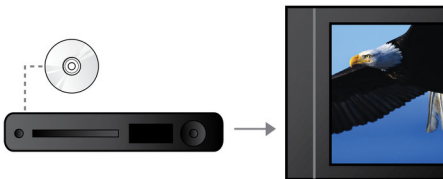

Plays it all

Play virtually any disc you want - whether it be a CD, (S)VCD, DVD, DVD+R, DVD-R,

DVD+RW or DVD-RW. Experience unbeatable flexibility and the convenience of playing all your discs on one device.