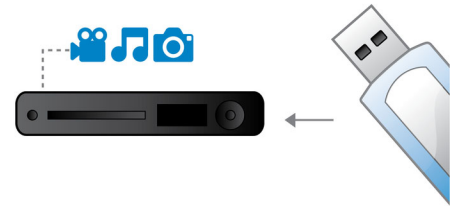

12-bit Video DAC is a superior Digital-to-Analogue Converter that preserves every detail of the authentic picture quality. It shows subtle shades and smoother graduation of colours, resulting in a more vibrant and natural picture. The limitations of the standard 10-bit DAC become particularly apparent when it is used with large screens and projectors.

Plays it all

Play virtually any disc you want - whether it be a CD, (S)VCD, DVD, DVD+R, DVD-R,

DVD+RW or DVD-RW. Experience unbeatable flexibility and the convenience of playing all your discs on one device.

Screen Fit

Whatever you're watching, on whatever TV, Screen Fit ensures that the picture fills the whole screen. Annoying black bars on the top and bottom are eliminated, without any tedious manual adjustments to make. Simply press the Screen Fit button, choose the format and enjoy your movie in full screen

USB Media Link

The Universal Serial Bus, or USB, is a protocol standard that is conveniently used to link PCs, peripherals and consumer electronic equipment. With USB Media Link, all you have to do is plug in your USB device, select the movie, music or photo and play away.