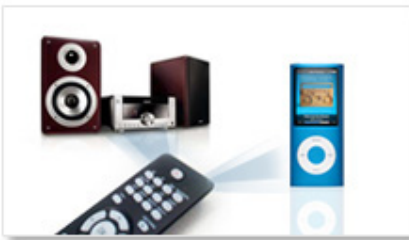

The Philips audio system comes with two alarm times. Set one alarm time to wake you up and the other time to wake up your partner.

All-in-one remote control

With the Philips all-in-one remote control, you can now navigate both your Philips music system and your iPod/iPhone through hundreds of songs easily with the one simple press of the remote control. Displaying information listed according to playlist, album, artist, genre or track, the navigation offers speedy yet simple through hundreds of files. It allows one handed operation and guarantees a unique user experience.