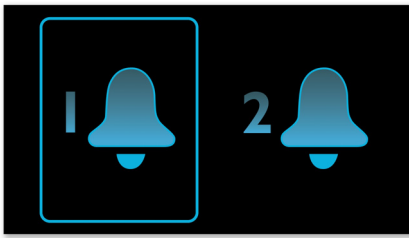

Easy to use

- Dock any iPod/iPhone, even in its case
- Auto clock synchronization with iPod/iPhone when docked
- MP3 Link for portable music playback
- All-in-one remote control for your system and iPod/iPhone
- Sleep timer for easy falling asleep to your favorite music

The Philips audio system comes with two alarm times. Set one alarm time to wake you up and the other time to wake up your partner.

All-in-one remote control

With the Philips all-in-one remote control, you can now navigate both your Philips music system and your iPod/iPhone through hundreds of songs easily with the one simple press of the remote control. Displaying information listed according to playlist, album, artist, genre or track, the navigation offers speedy yet simple through hundreds of files. It allows one handed operation and guarantees a unique user experience.