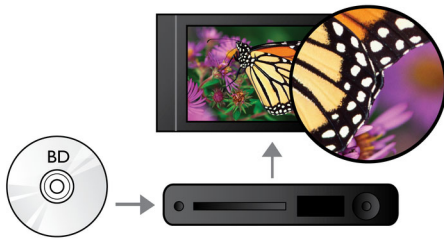

Hear more

- Dolby TrueHD and DTS-HD MA for HD 7.1 surround sound

Engage more

- USB 2.0 plays video/music from USB flash/hard disk drive
- BD-Live (Profile 2.0) to enjoy online Blu-ray bonus content
- Enjoy all your movies and music from CD and DVD
- EasyLink to control all HDMI CEC devices via a single remote

PHILIPS

Highlights

Blu-ray Disc playback

Blu-ray Discs have the capacity to carry high definition data, along with pictures in the 1920 x 1080 resolution that defines full high definition images. Scenes come to life as details leap at you, movements smoothen and images turn crystal clear. Blu-ray also delivers uncompressed surround sound - so your audio experience becomes unbelievably real. The high storage capacity of Blu-ray Discs also allow a host of interactive possibilities to be built in. Seamless navigation during playback and other exciting features like pop-up menus bring a whole new dimension to home entertainment.

Dolby TrueHD and DTS-HD MA

DTS-HD Master Audio and Dolby TrueHD delivers 7.1 channels of the finest sound from your Blu-ray Discs. Audio reproduced is virtually indistinguishable from the studio master, so you hear what the creators intended for you to hear. DTS-HD Master Audio and Dolby TrueHD complete your high definition entertainment experience.