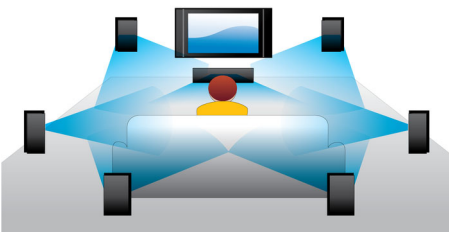

PHILIPS

Highlights

Blu-ray Disc playback

Blu-ray Discs have the capacity to carry high definition data, along with pictures in the 1920 x 1080 resolution that defines full high definition images. Scenes come to life as details leap at you, movements smoothen and images turn crystal clear. Blu-ray also delivers uncompressed surround sound - so your audio experience becomes unbelievably real. The high storage capacity of Blu-ray Discs also allow a host of interactive possibilities to be built in. Seamless navigation during playback and other exciting features like pop-up menus bring a whole new dimension to home entertainment.

Dolby TrueHD and DTS-HD MA

DTS-HD Master Audio and Dolby TrueHD delivers 7.1 channels of the finest sound from your Blu-ray Discs. Audio reproduced is virtually indistinguishable from the studio master, so you hear what the creators intended for you to hear. DTS-HD Master Audio and Dolby TrueHD complete your high definition entertainment experience.