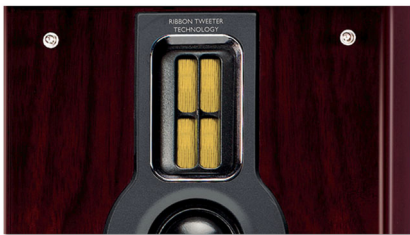

Audiophile-quality sound experience

- Premium Hi-Fi tubes for perfectly pure and natural sound
- Neodymium Ribbon Tweeter for impressive audio fidelity
- Gold-plated speaker connector for finest signal transmission
- 150 W RMS total output power
- Treble and Bass Control for easy high and low tone settings

Premium finishing with noble materials

- Quality aluminium cabinet and real wood speakers
- Leatherback and metal front remote control with flat keys

PHILIPS

Highlights

Premium Hi-Fi tubes

With built-in Hi-Fi Tubes, you can now experience sound of the highest quality that's usually only associated with premium audiophile systems. The analogue nature of the tubes provides a more pleasing sound to our non-linear hearing system. Sound from a tube has low distortion and is always preferred for its clean and detailed, warm and life-like audio quality.

Neodymium Ribbon Tweeter

The Neodymium Ribbon Tweeter is a monopole tweeter that produces dynamic and crisp sound from the front. It is a feature commonly used in high-end audio systems to reproduce sound with excellent fidelity. Conventional cones and dome tweeters are based on a directional moving coil principle, whereas the monopole Neodymium Ribbon Tweeter radiates high frequencies in a full 180-degree radiation pattern. This dramatically increases the width of the sound spectrum in the higher tones and expands the sweet spot zone to deliver wide, crystal-clear and natural sound, even from compact audio systems.

Gold-plated speaker connector

The gold-plated speaker connector ensures better audio signal transmission compared to traditional click-fit connections. It also minimises the electrical signal loss from the amplifier to the speaker box, resulting in sound reproduction that's as close to reality as possible.