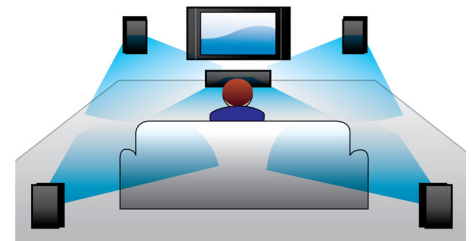

Dolby Digital

Because Dolby Digital standards, the world's leading digital multi-channel audio standards, make use of the way the human ear naturally processes sound, you experience superb quality surround sound audio with realistic spatial cues.