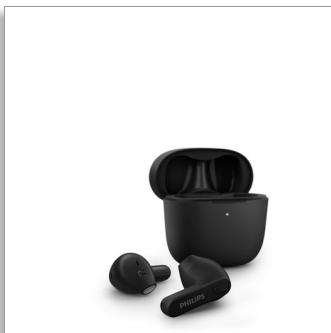

Philips
True Wireless
Headphones

Earbuds sit in outer ear
Super-small charging case
IPX4 water protection
Up to 18 hours play time

TAT2236BK

Super-slim case. Comfortable fit.

These splash and sweat-resistant true wireless headphones go where you go! The charging case fits in the pocket of your slim-fit jeans. The earbuds sit in your outer ear—perfect if you don't like the feeling of ear tips in your ear canal.

From favorite playlist to catch-up call

- Quick reconnect to your phone when you open the case
- Easily wake your phone's voice assistant
- Integrated controls. Built-in mic. Easy pairing

Extremely convenient. Super comfortable.

- Make calls using a single earbud. Mono mode
- 4 colors. 'Hockey-stick' design
- Secure comfortable fit. Earbuds without ear tips

Small charging case. Up to 18 hours play time.

- IPX4 splash and sweat resistant
- Super-small USB-C charging case. 12 hours extra play time
- 6 hours play time. Charge 15 minutes for an extra hour
- Clear sound, punchy bass. 12 mm neodymium drivers

TAT2236BK/00

Quick reconnect to your phone

Quick reconnect to your phone when you open the case

Secure comfortable fit

You can rock your tunes in real comfort thanks to the snug, lightweight design. With no ear tips, you won't feel anything in your ear canal and there's no sensation of pressure. The 'hockey stick' form factor keeps each earbud secure.