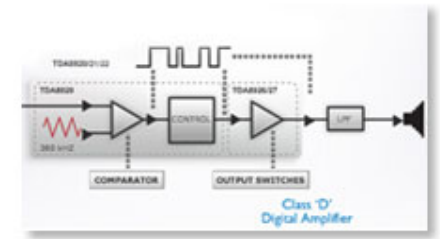

Portable speaker
Blue

Specifications

Product dimensions

- Product dimensions (W x H x D):
  13.2 x 7.7 x 9.9 cm
- Weight: 0.283 kg

Compatible with

- Smartphones
- iPod
- iPhone
- Mp3 player

Design and finishing

- Color: Blue

Sound

- Impedance: 4
- RMS Power rating: 4 W
- Frequency response: 200Hz – 20KHz (+/- 3 dB)

Power

- Operating time on battery: 8 hr
- Battery type: 4 x AA (not included)

SBA1710BLU/00

Highlights

Class D Digital Amplifier

Class 'D' Digital Amplifier takes an analog signal, converts it into a digital signal and then amplifies the signal digitally. The signal then enters a demodulation filter to give the final output. The amplified digital output delivers all the advantages of digital audio, including improved sound quality. In addition, Class 'D' Digital Amplifier has greater than 90% efficiency compared to traditional AB amplifiers. This high efficiency translates into a powerful amplifier with a small footprint.